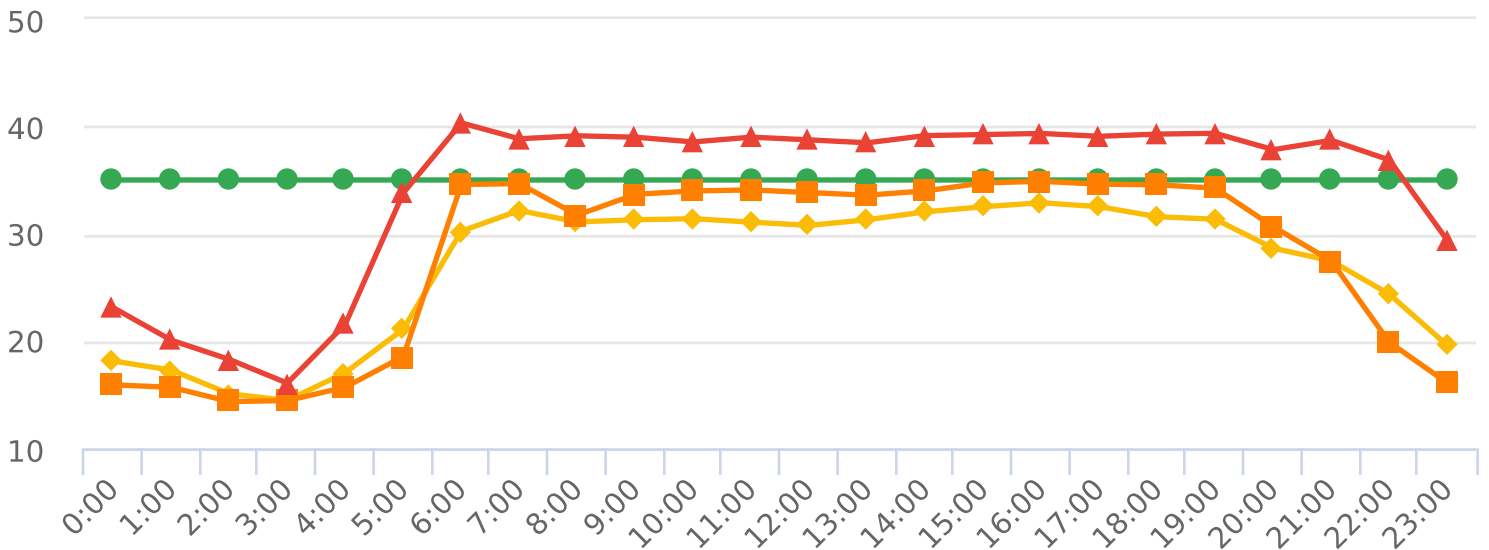

Extended Speed Summary

Foreside @ Sturdivant Rd , SB

Start: 2023-06-21

End: 2023-06-27

Times: 0:00-23:59

Violation Threshold: Speed Limit + 10

Speed Range: 1 to 150

Overall Summary

Total Days of Data: 7

Speed Limit: 35

Average Speed: 30.53

50th Percentile Speed: 32.49

85th Percentile Speed: 38.08

Pace Speed Range: 29-39

Minimum Speed: 5

Maximum Speed: 59

Display Mode: Dependent Messages

Average Volume per Day: 1658.3

Total Volume: 11608

● Violators ● Inside Threshold ● Compliant ● Vehicles Slowed ● Other

● Speed Limit ● Average Speed ● 50% Speed ● 85% Speed