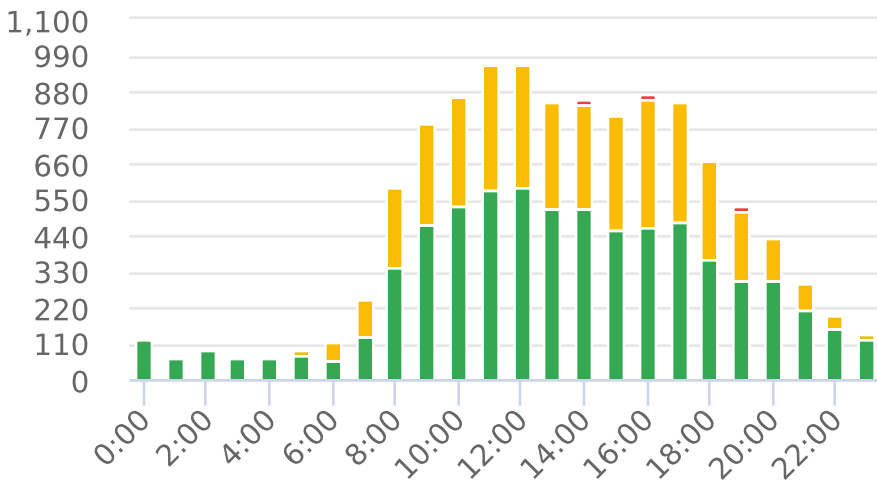

Total Days of Data: 7

Speed Limit: 35

Average Speed: 30.53

50th Percentile Speed: 32.49

85th Percentile Speed: 38.08

Pace Speed Range: 29-39

Minimum Speed: 5

Maximum Speed: 59

Display Mode: Dependent Messages

Average Volume per Day: 1658.3

Total Volume: 11608

● Violators ● Inside Threshold ● Compliant ● Vehicles Slowed ● Other

● Speed Limit ● Average Speed ● 50% Speed ● 85% Speed