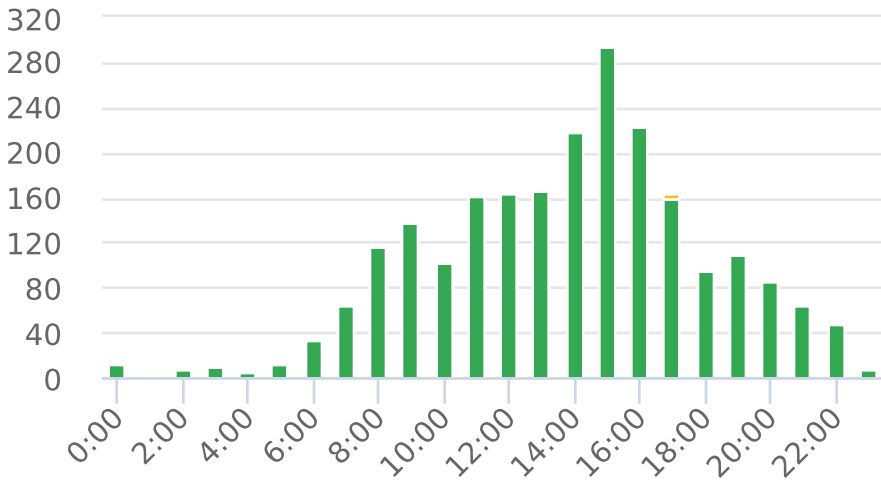

Start: 2023-06-14

End: 2023-06-19

Times: 0:00-23:59

Violation Threshold: Speed Limit + 10

Speed Range: 1 to 150

Overall Summary

Total Days of Data: 6

Speed Limit: 25

Average Speed: 14.71

50th Percentile Speed: 14.41

85th Percentile Speed: 18.52

Pace Speed Range: 11-21

Minimum Speed: 5

Maximum Speed: 35

Display Mode: Dependent Messages

Average Volume per Day: 388.0

Total Volume: 2328

● Violators ● Inside Threshold ● Compliant

● Vehicles Slowed
● Other

● Speed Limit ● Average Speed ● 50% Speed ● 85% Speed

Extended Speed Summary

54 Drowne Rd, SB

Start: 2023-06-14

End: 2023-06-19