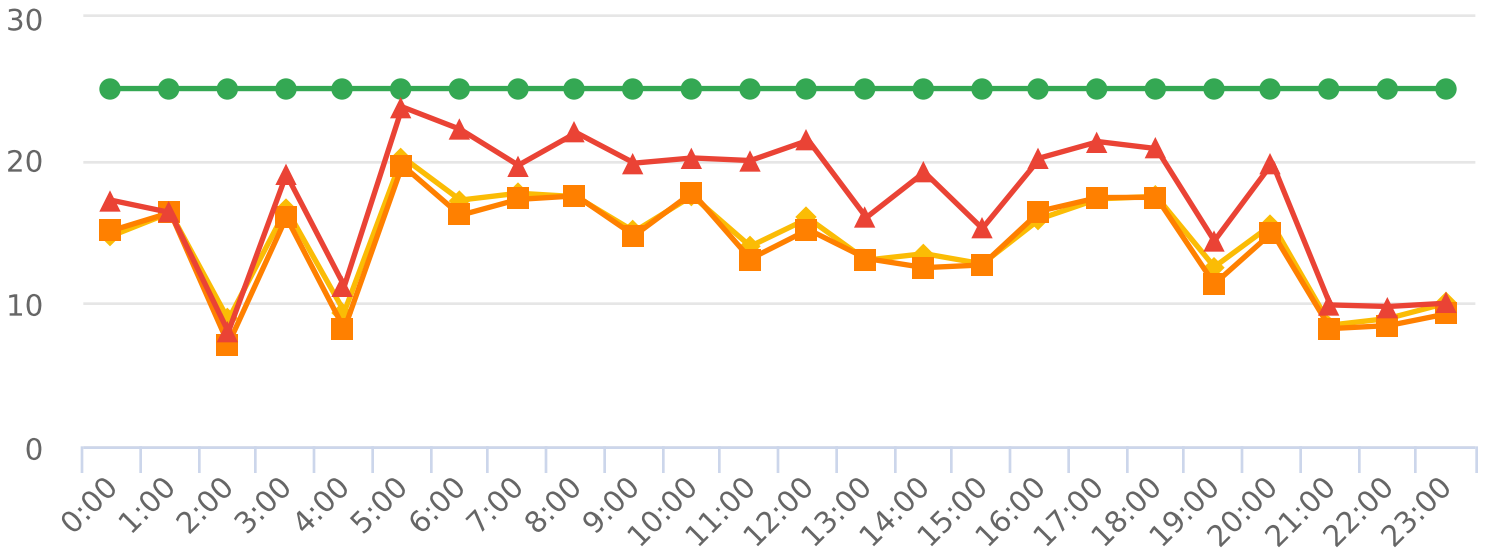

Start: 2023-06-14

End: 2023-06-19

Times: 0:00-23:59

Violation Threshold: Speed Limit + 10

Speed Range: 1 to 150

Overall Summary

Total Days of Data: 6

Speed Limit: 25

Average Speed: 14.71

50th Percentile Speed: 14.41

85th Percentile Speed: 18.52

Pace Speed Range: 11-21

Minimum Speed: 5

Maximum Speed: 35

Display Mode: Dependent Messages

Average Volume per Day: 388.0

Total Volume: 2328

● Violators ● Inside Threshold ● Compliant

● Vehicles Slowed
● Other

● Speed Limit ● Average Speed ● 50% Speed ● 85% Speed

Extended Speed Summary

54 Drowne Rd, SB

Start: 2023-06-14

End: 2023-06-19