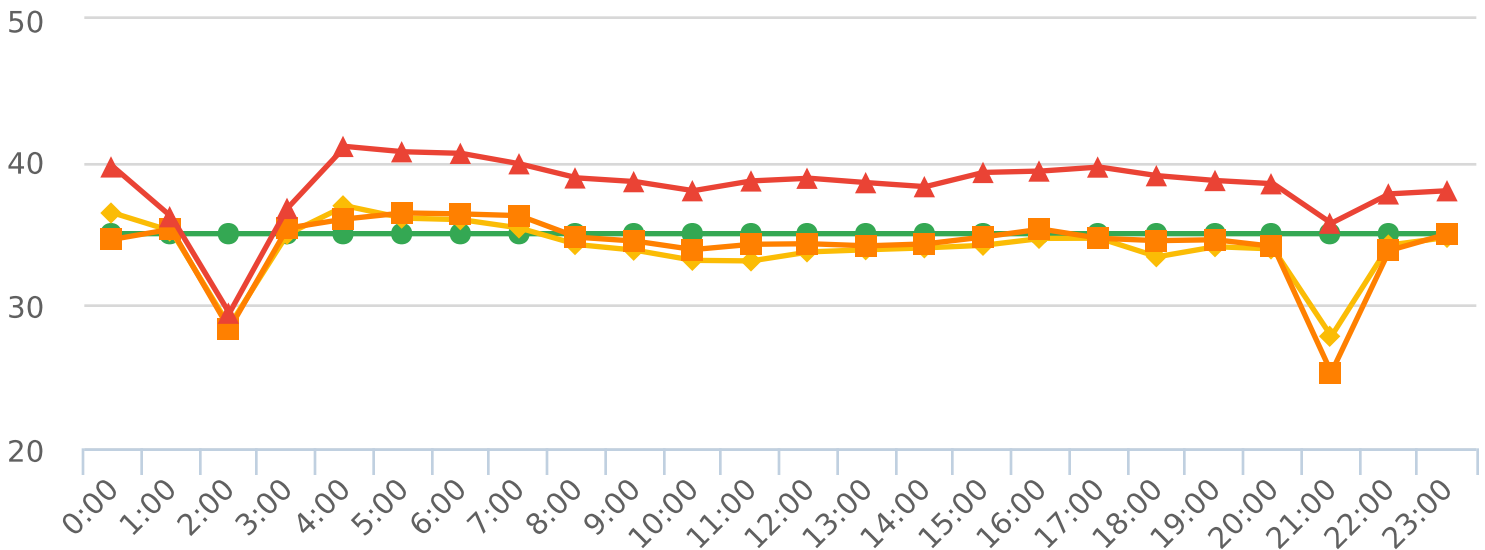

Maximum Speed: 62

Display Mode: Dependent Messages

Average Volume per Day: 1842.1

Total Volume: 12895

■ Violators   
 ■ Inside Threshold   
 ■ Compliant   
 ■ Vehicles Slowed   
 ■ Other

● Speed Limit   
 ◆ Average Speed   
 ■ 50% Speed   
 ▲ 85% Speed