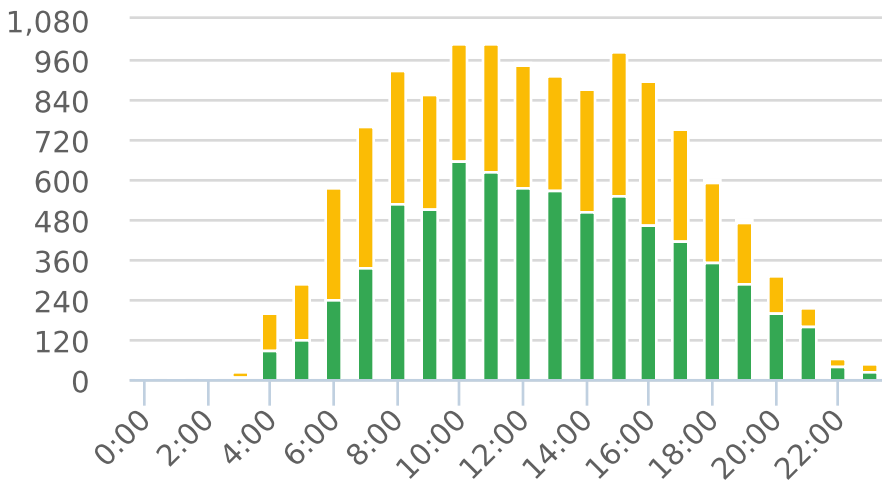

## Overall Summary

Total Days of Data: 7

Speed Limit: 35

Average Speed: 34.09

50th Percentile Speed: 34.58

85th Percentile Speed: 38.96

Pace Speed Range: 30-40

Minimum Speed: 5

Maximum Speed: 62

Display Mode: Dependent Messages

Average Volume per Day: 1842.1

Total Volume: 12895

■ Violators   
 ■ Inside Threshold   
 ■ Compliant   
 ■ Vehicles Slowed   
 ■ Other

● Speed Limit   
 ◆ Average Speed   
 ■ 50% Speed   
 ▲ 85% Speed