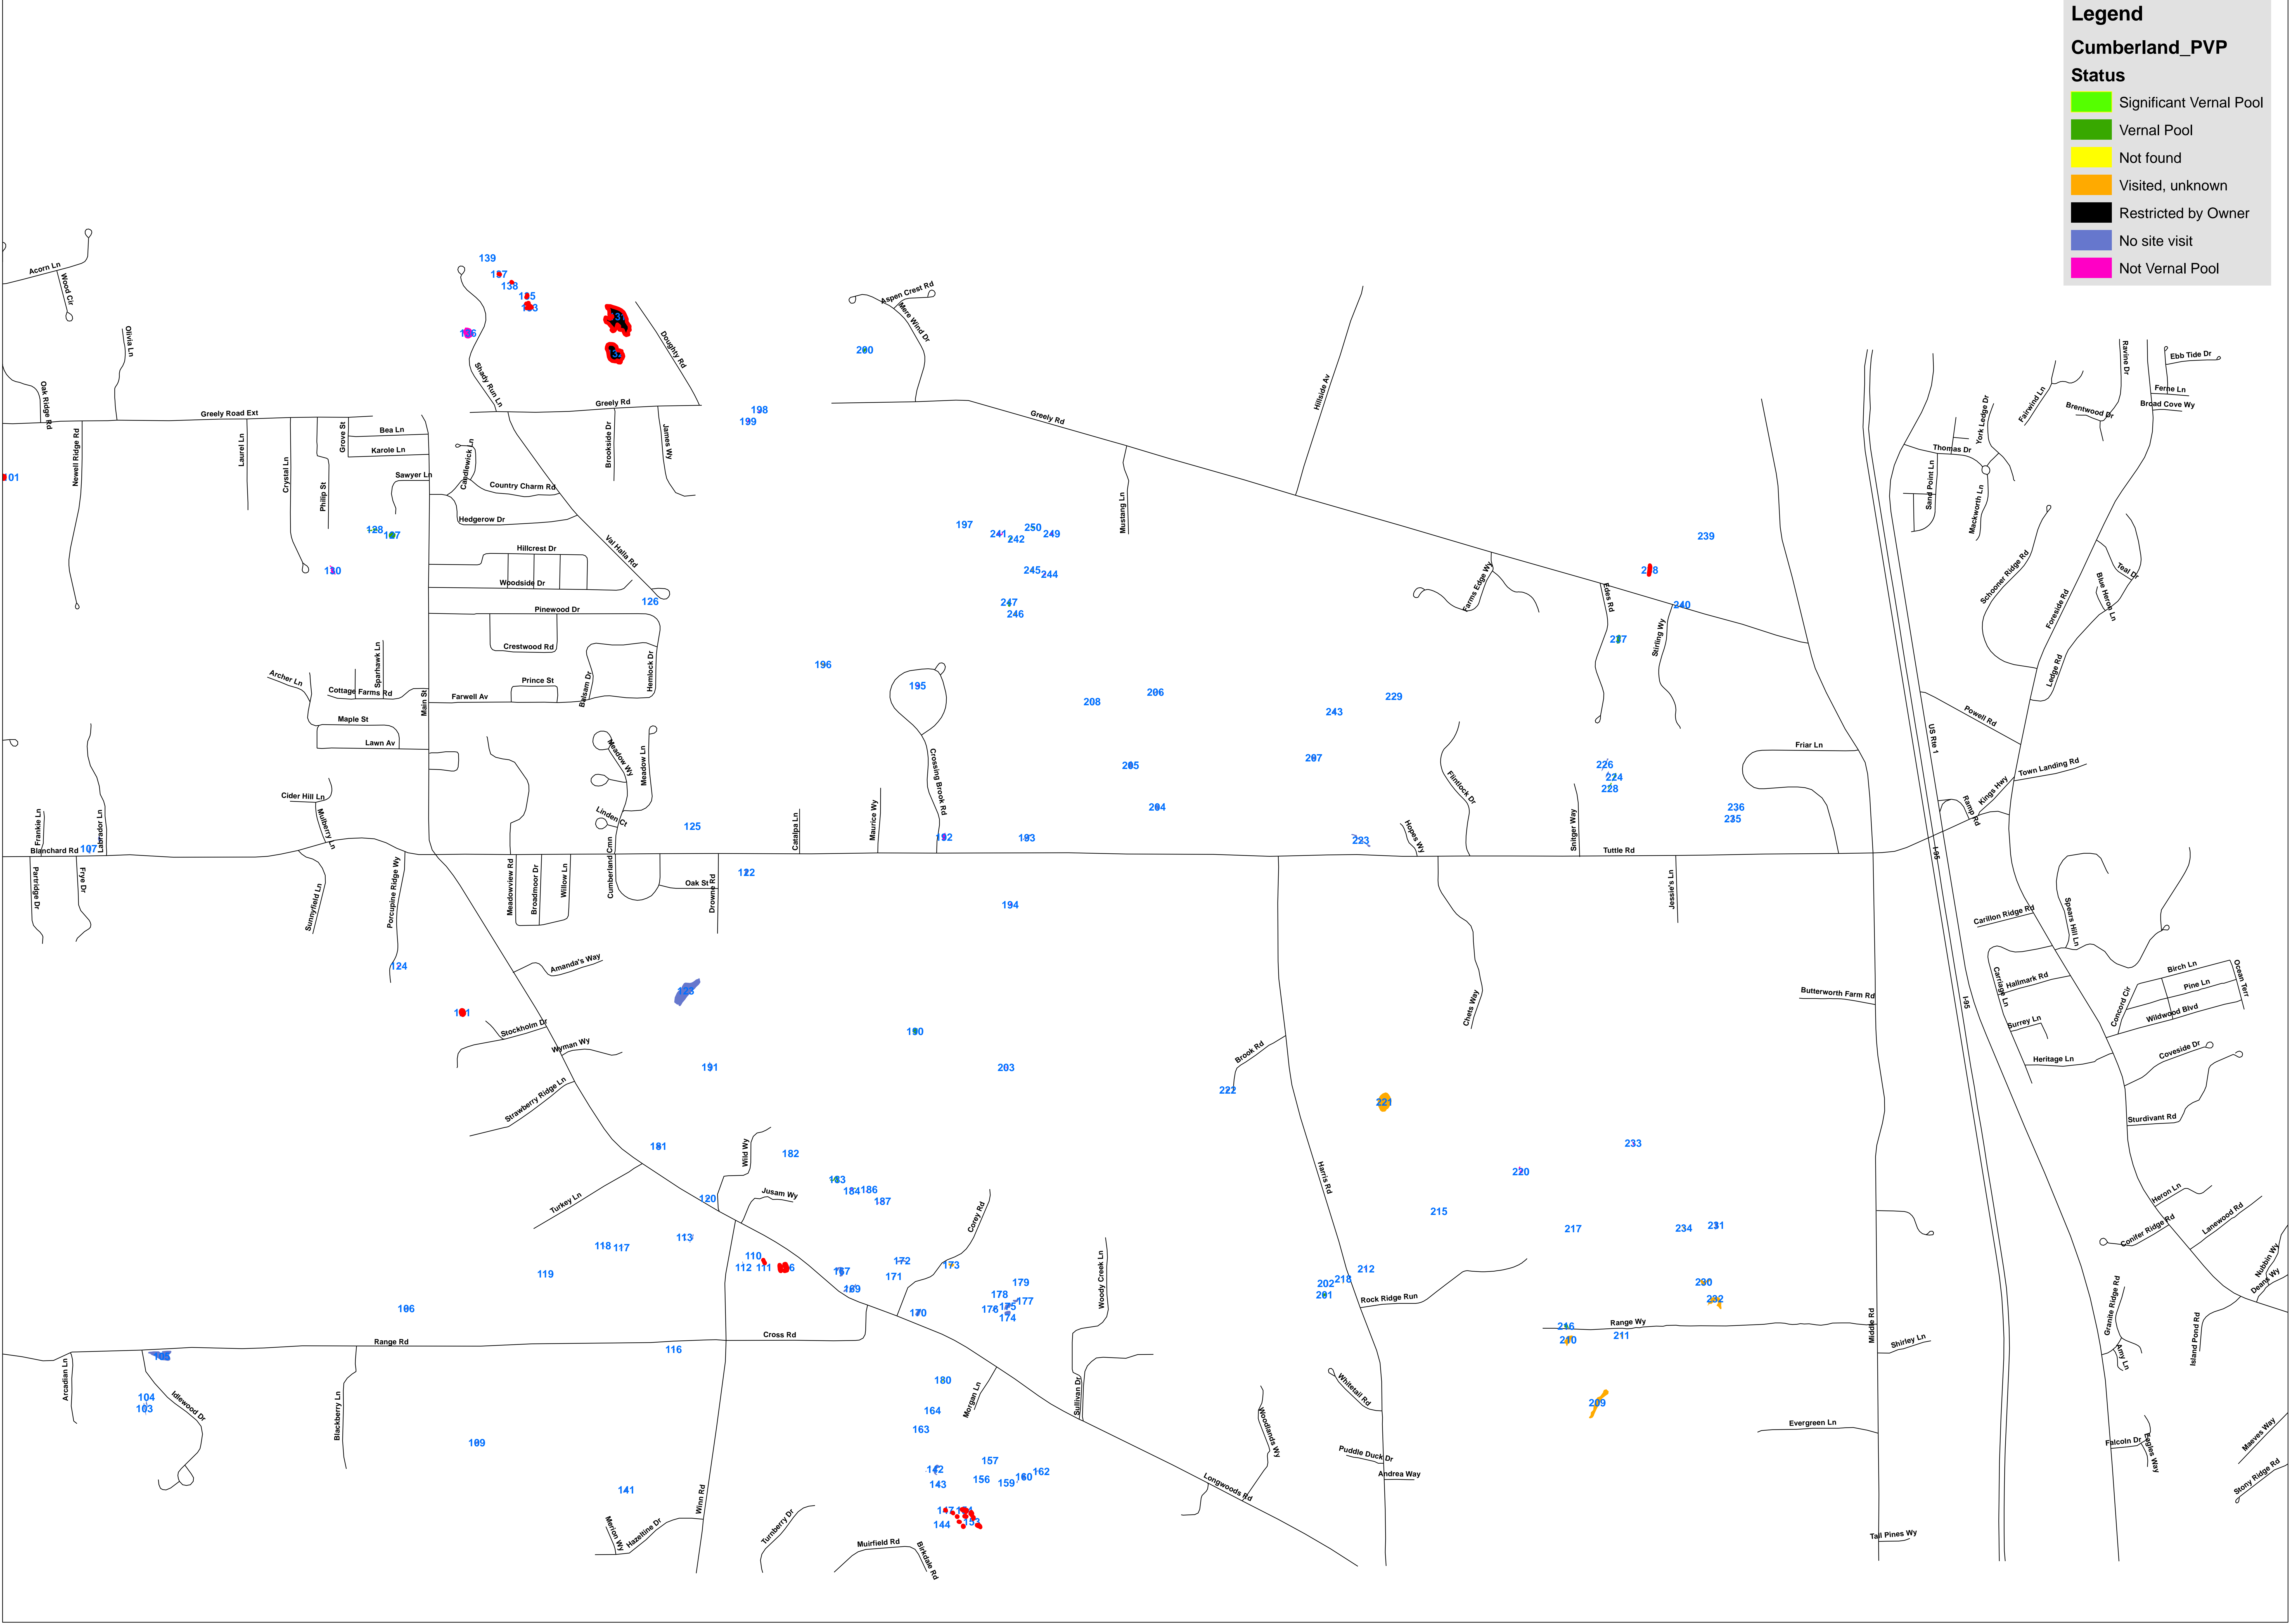

Legend

Cumberland_PVP

Status

- Significant Vernal Pool
- Vernal Pool
- Not found
- Visited, unknown
- Restricted by Owner
- No site visit
- Not Vernal Pool

Town of Cumberland
 Vernal Pools 2010
 Lands & Conservation Commission

Restricted by Owner