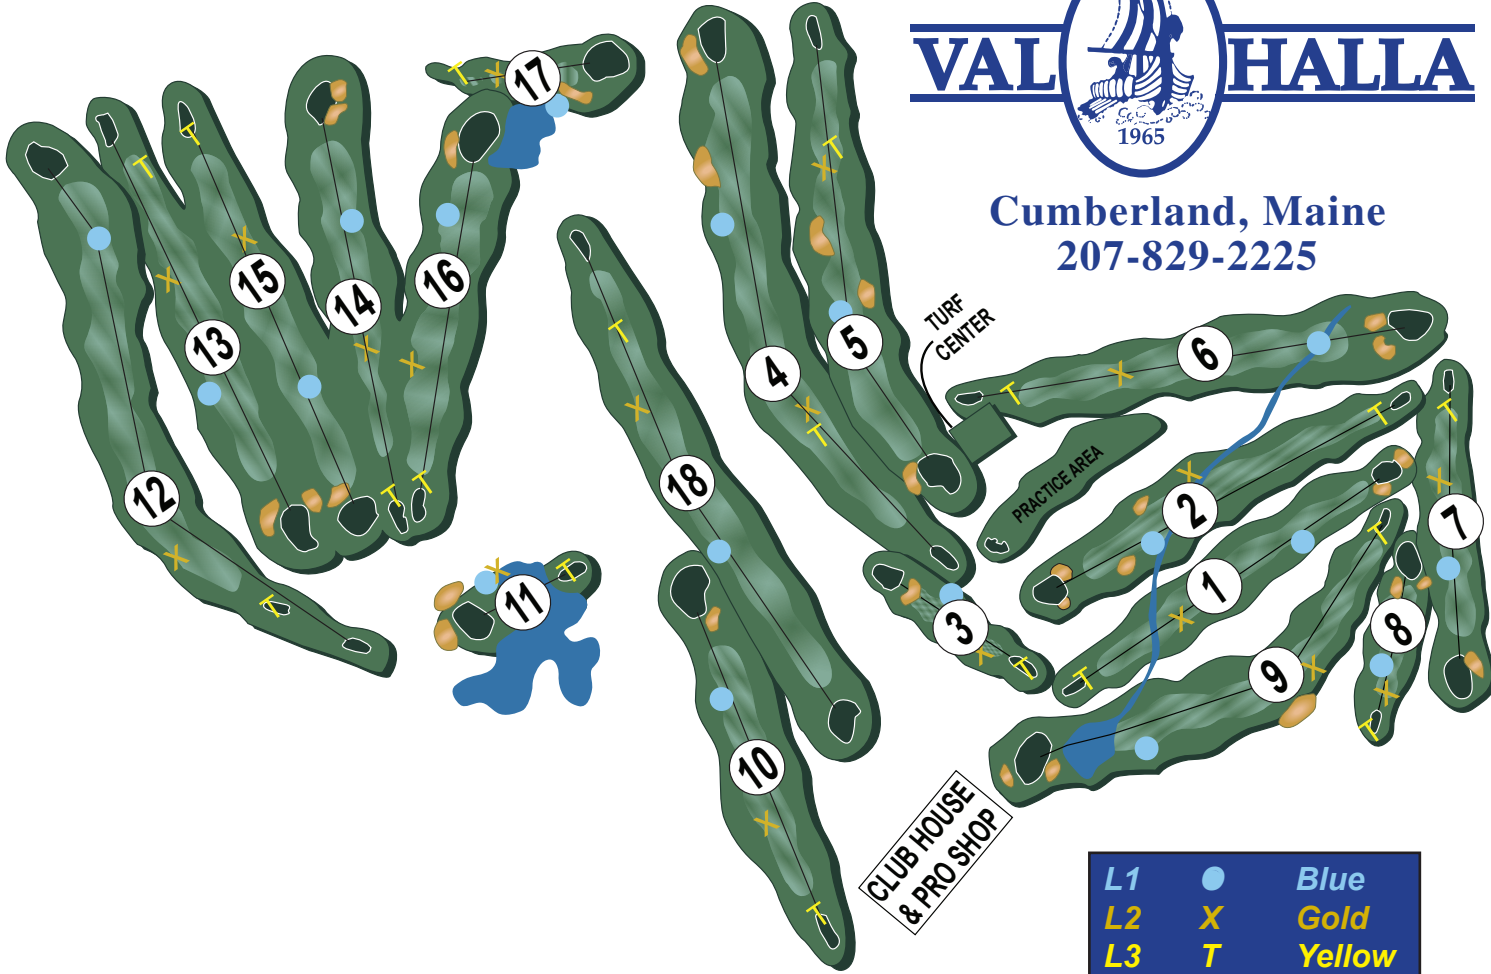

Cumberland, Maine
207-829-2225

L1	●	Blue
L2	X	Gold
L3	T	Yellow